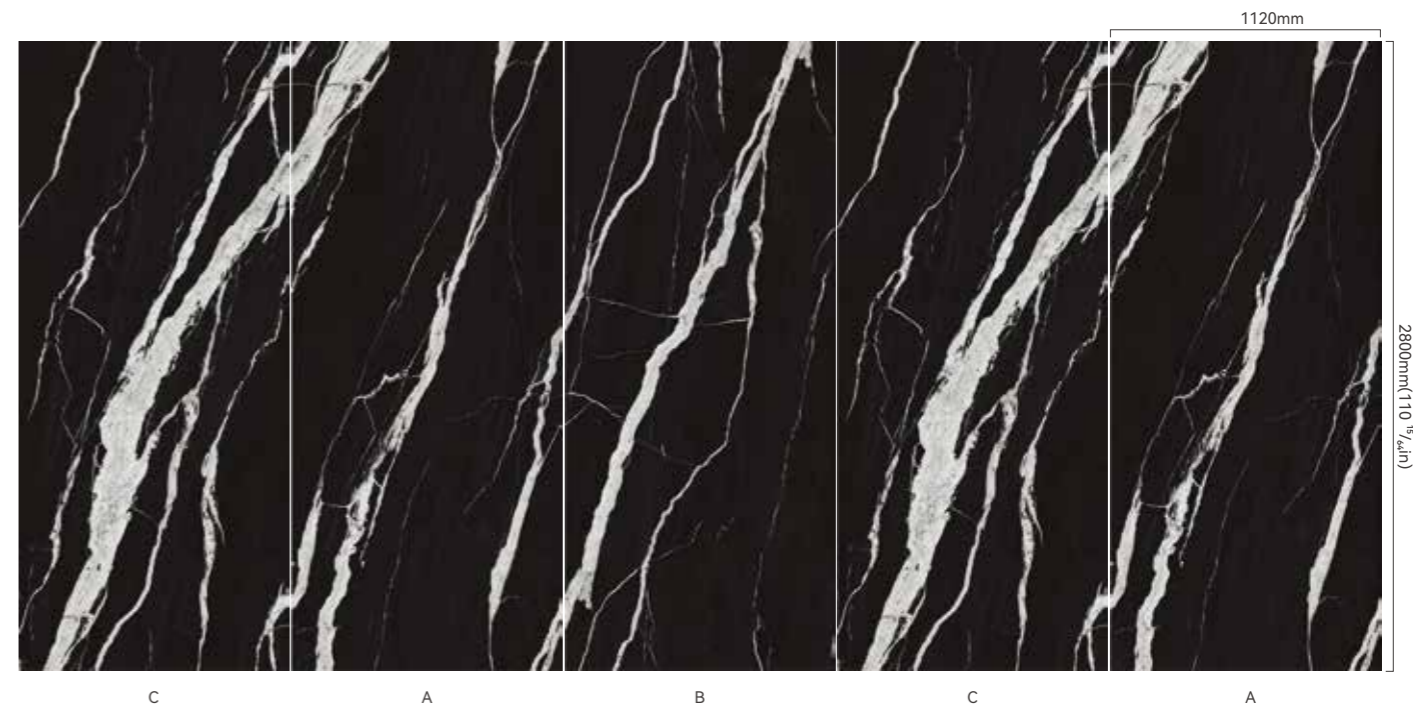

9072

© left and right infinite link

Product Applications >	☒ HD Printing Wall Panel	☒ SPC Background Wall