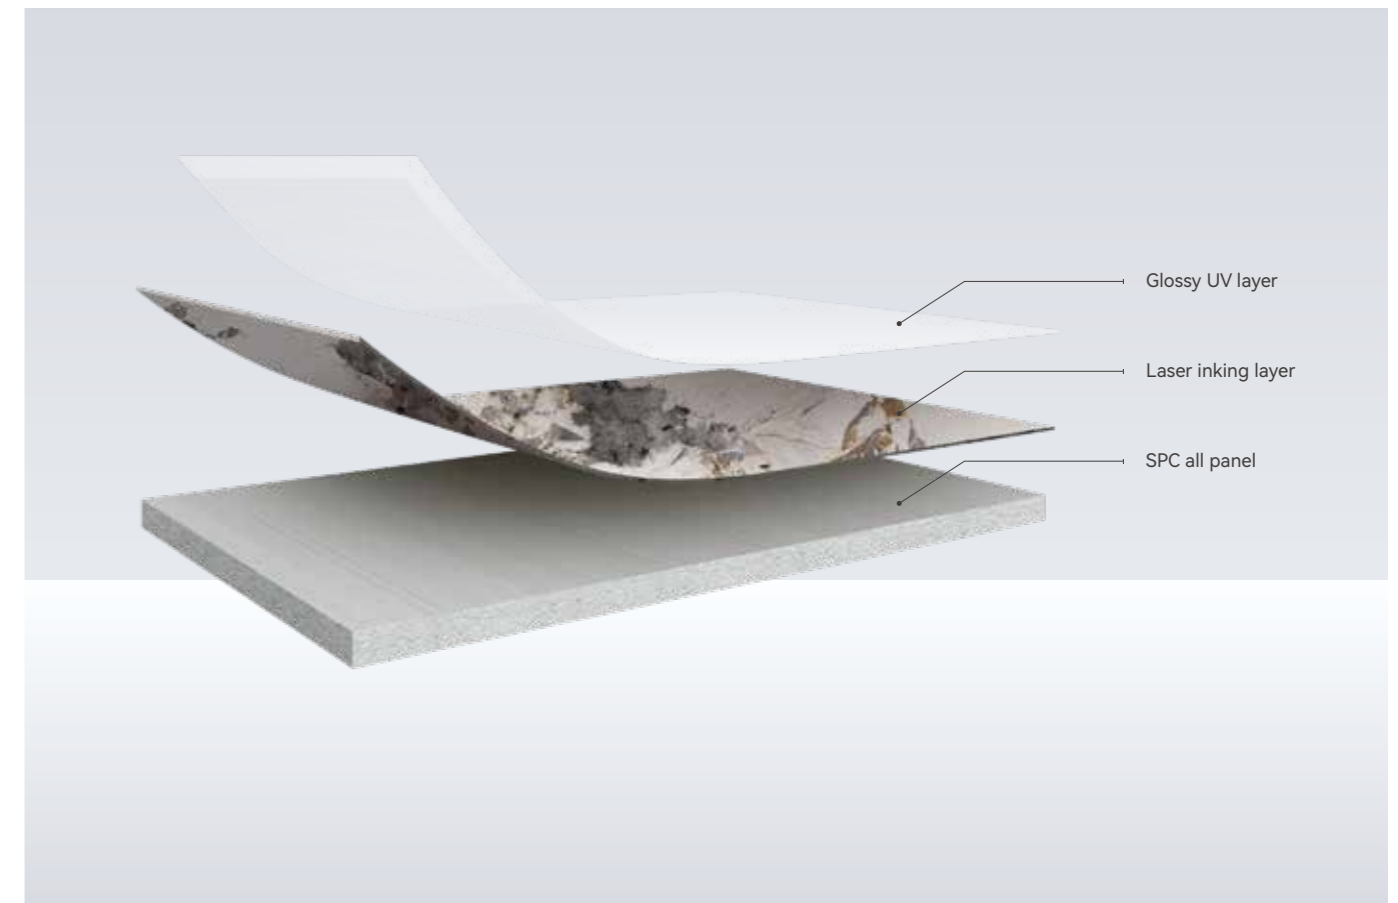

01

HD Printing Wall Panel

Product Structure Diagram

Picture	Material \ cross-section	Size(mm)	Surface technology	Ep rating	Fire rating	Advantage	Splicing method
HD Printing Wall Panel 2.8m	WPC+PETG	Width: 1120(44 3/32in) Length: 2800 (110 15/64in) Thickness: 5/8(1/32in)	Bright PETG Matte PETG	E0	B1	Water proof & Bendable	Tight splicing/ metal profile splicing
HD Printing Wall Panel Custom Size	WPC+PETG	Width: Custom width within 1120(44 3/32in) Length: Custom lengths within 2800(110 15/64in) Thickness: 5/8(1/32in)	Bright PETG Matte PETG	E0	B1	Water proof & Bendable	Tight splicing/ metal profile splicing

02

SPC Background Wall

Product Structure Diagram

Picture	Material \ cross-section	size(mm)	Surface technology	Ep rating	Fire rating	Advantage	Splicing method
SPC background painting	SPC+UV	Width: 1120(44 3/32in) Length: 2800(110 15/64in) Thickness: 6(15/64in)	Laser inking	E0	B1	Water proof & Bendable	Tight splicing/ metal profile splicing