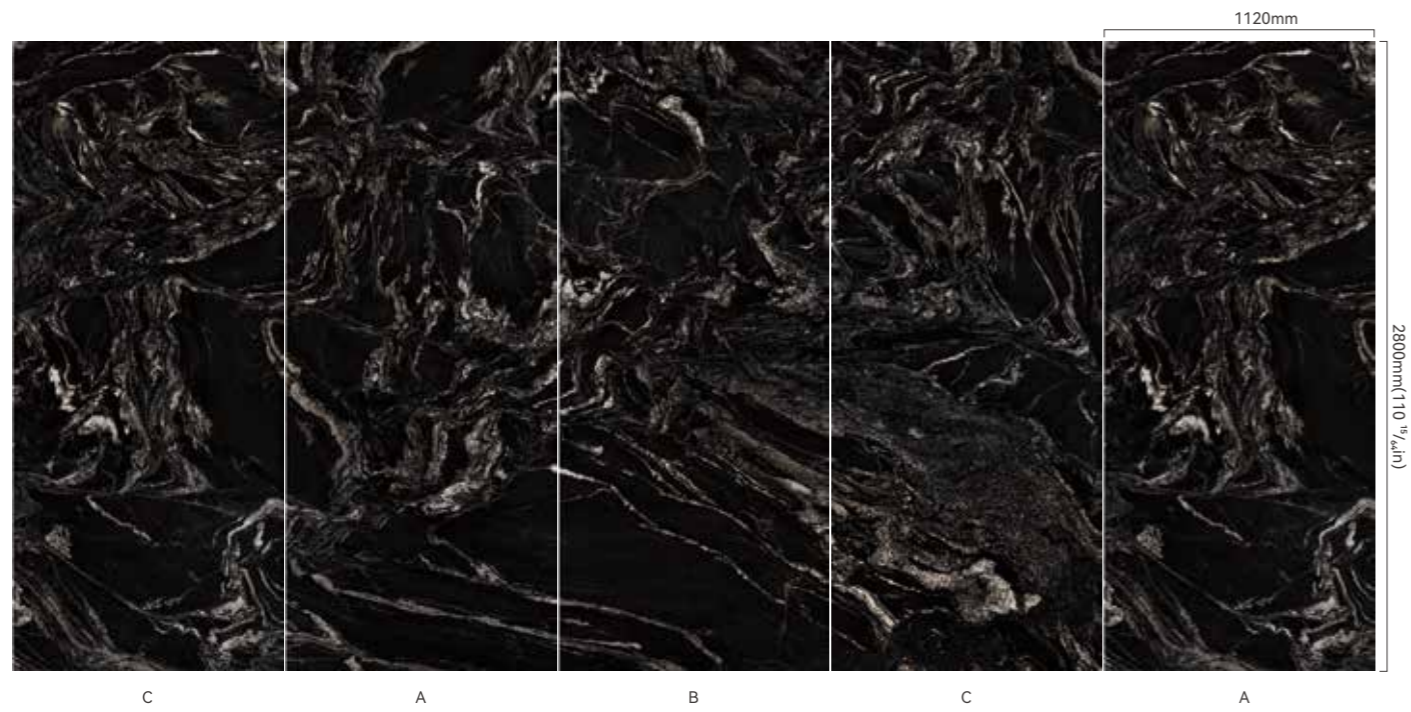

05

UHD Infinite Link Picture - BLACK

9070

9065

© left and right infinite link

Product Applications >	<input checked="" type="checkbox"/> HD Printing Wall Panel	<input checked="" type="checkbox"/> SPC Background Wall
------------------------	--	---