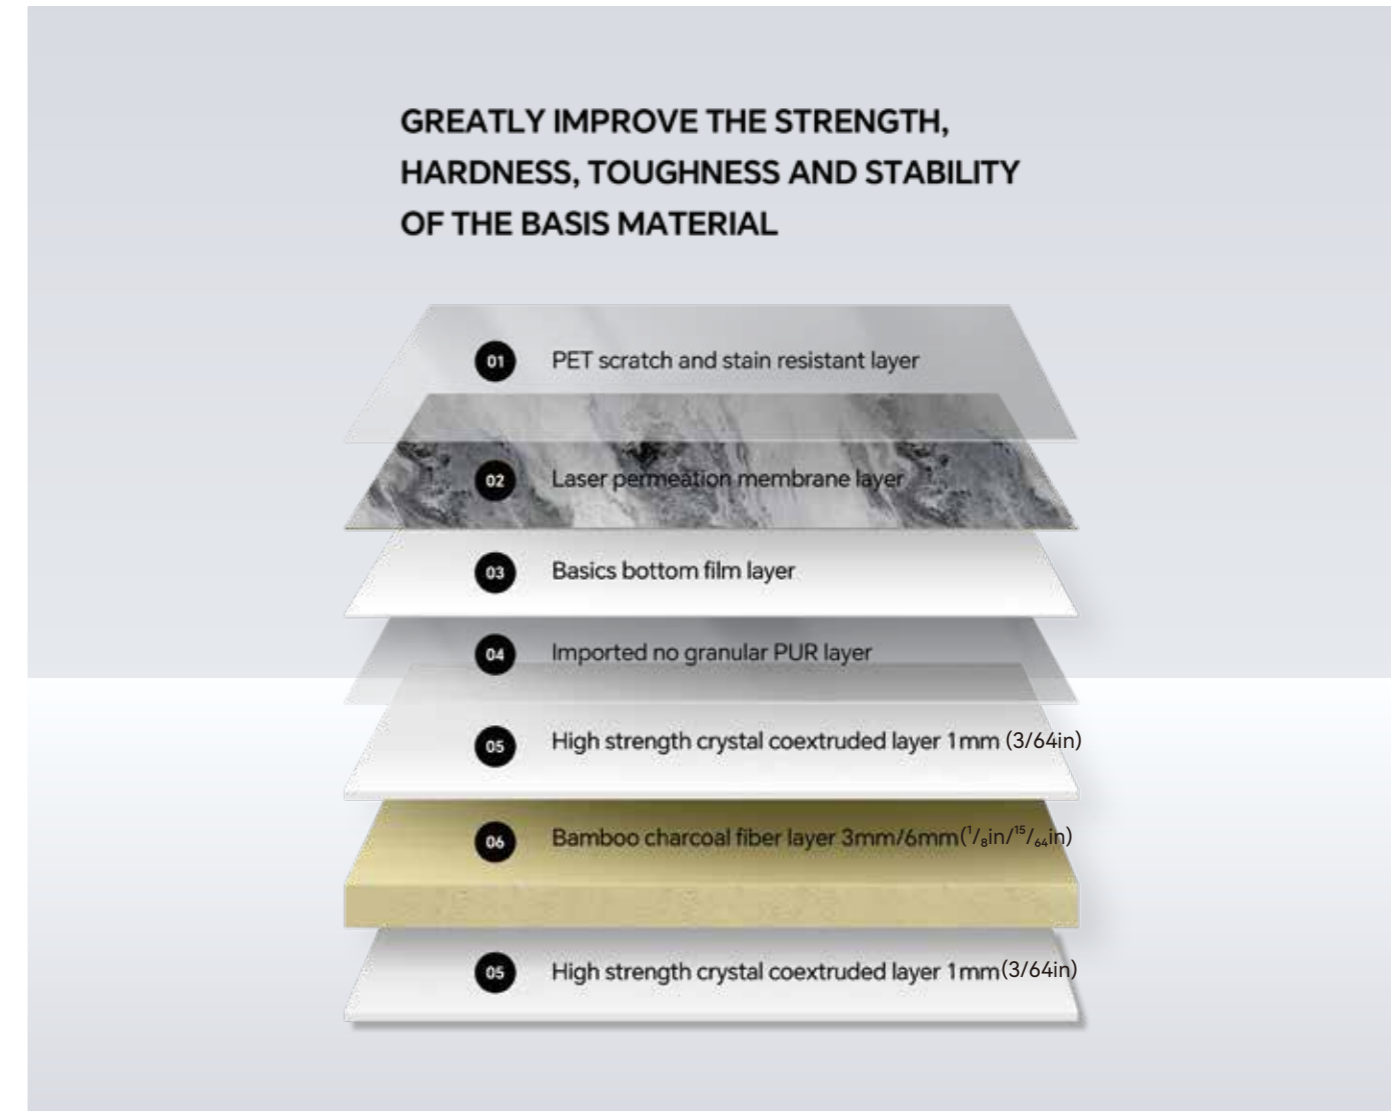

01

HD Printing Wall Panel

Product Structure Diagram

Picture	Material \ cross-section	Size(mm)	Surface technology	Ep rating	Fire rating	Advantage	Splicing method
HD Printing Wall Panel 2.8m	WPC+PETG	Width: 1120(44 3/32in) Length: 2800 (110 15/64in) Thickness: 5/8(1/32in)	Bright PETG Matte PETG	E0	B1	Water proof & Bendable	Tight splicing/ metal profile splicing
HD Printing Wall Panel Custom Size	WPC+PETG	Width: Custom width within 1120(44 3/32in) Length: Custom lengths within 2800(110 15/64in) Thickness: 5/8(1/32in)	Bright PETG Matte PETG	E0	B1	Water proof & Bendable	Tight splicing/ metal profile splicing

02

SPC Background Wall

Product Structure Diagram

Picture	Material \ cross-section	size(mm)	Surface technology	Ep rating	Fire rating	Advantage	Splicing method
SPC background painting	SPC+UV	Width: 1120(44 3/32in) Length: 2800(110 15/64in) Thickness: 6(15/64in)	Laser inking	E0	B1	Water proof & Bendable	Tight splicing/ metal profile splicing